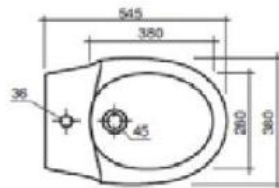

Крышка унитаза – с механизмом soft close.

Кнопка смыва (если подвесной) – Geberit