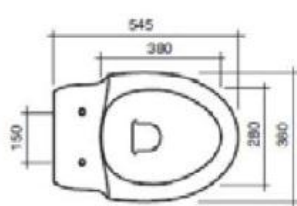

Сантехника

Вариант 1

Сантехника Scarabeo, серия Niky

Крышка унитаза – с механизмом soft close.

Кнопка смыва (если подвесной) – Geberit